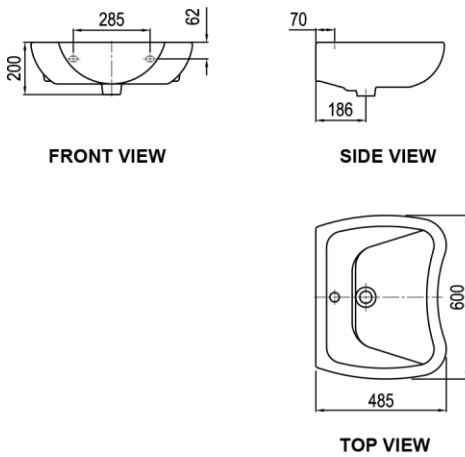

Wall-Hung Lavatory

PRODUCT FEATURES

- High gloss surface finishing
- Easy to clean surface profile

PRODUCT SPECIFICATIONS

- Dimension: 600 (L) x 485 (W) x 200 (H) mm
- Material: Vitreous China

TECHNICAL DRAWING